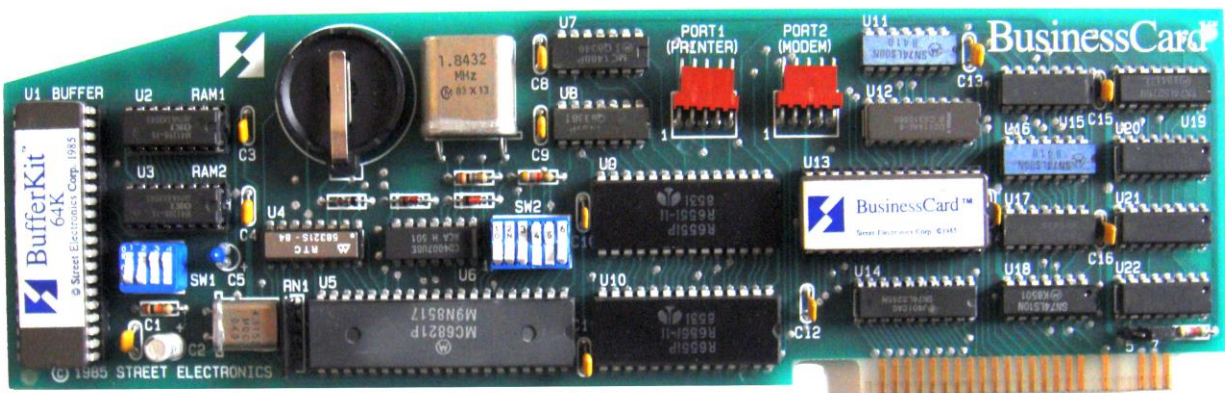

Street Electronics BusinessCard

Photo courtesy of Karl-Heinz Weiss
www.Apple2Online.com

Video-7 RGB

Video 7 RGB Adapter for the IIC

Video-7 w 64K RAM

Model: D2A62LRGB-64

Videx Enhancer + Daughterboard

Videx Ultraterm