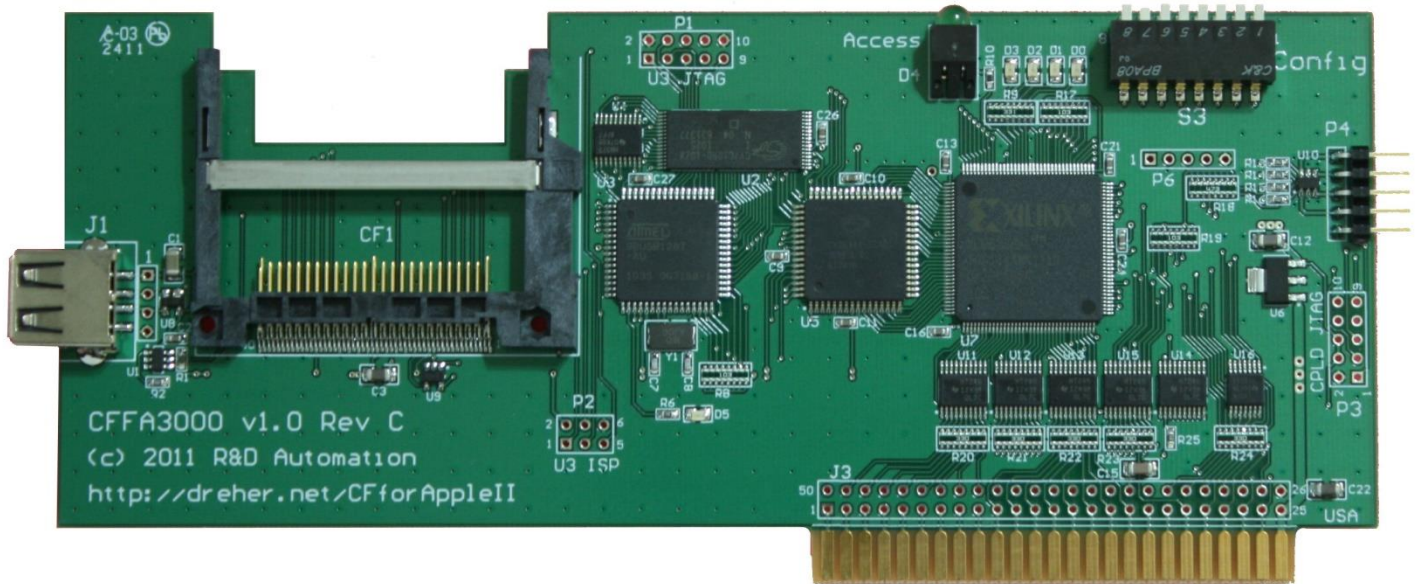

R&D Automation CFFA3000 Rev C